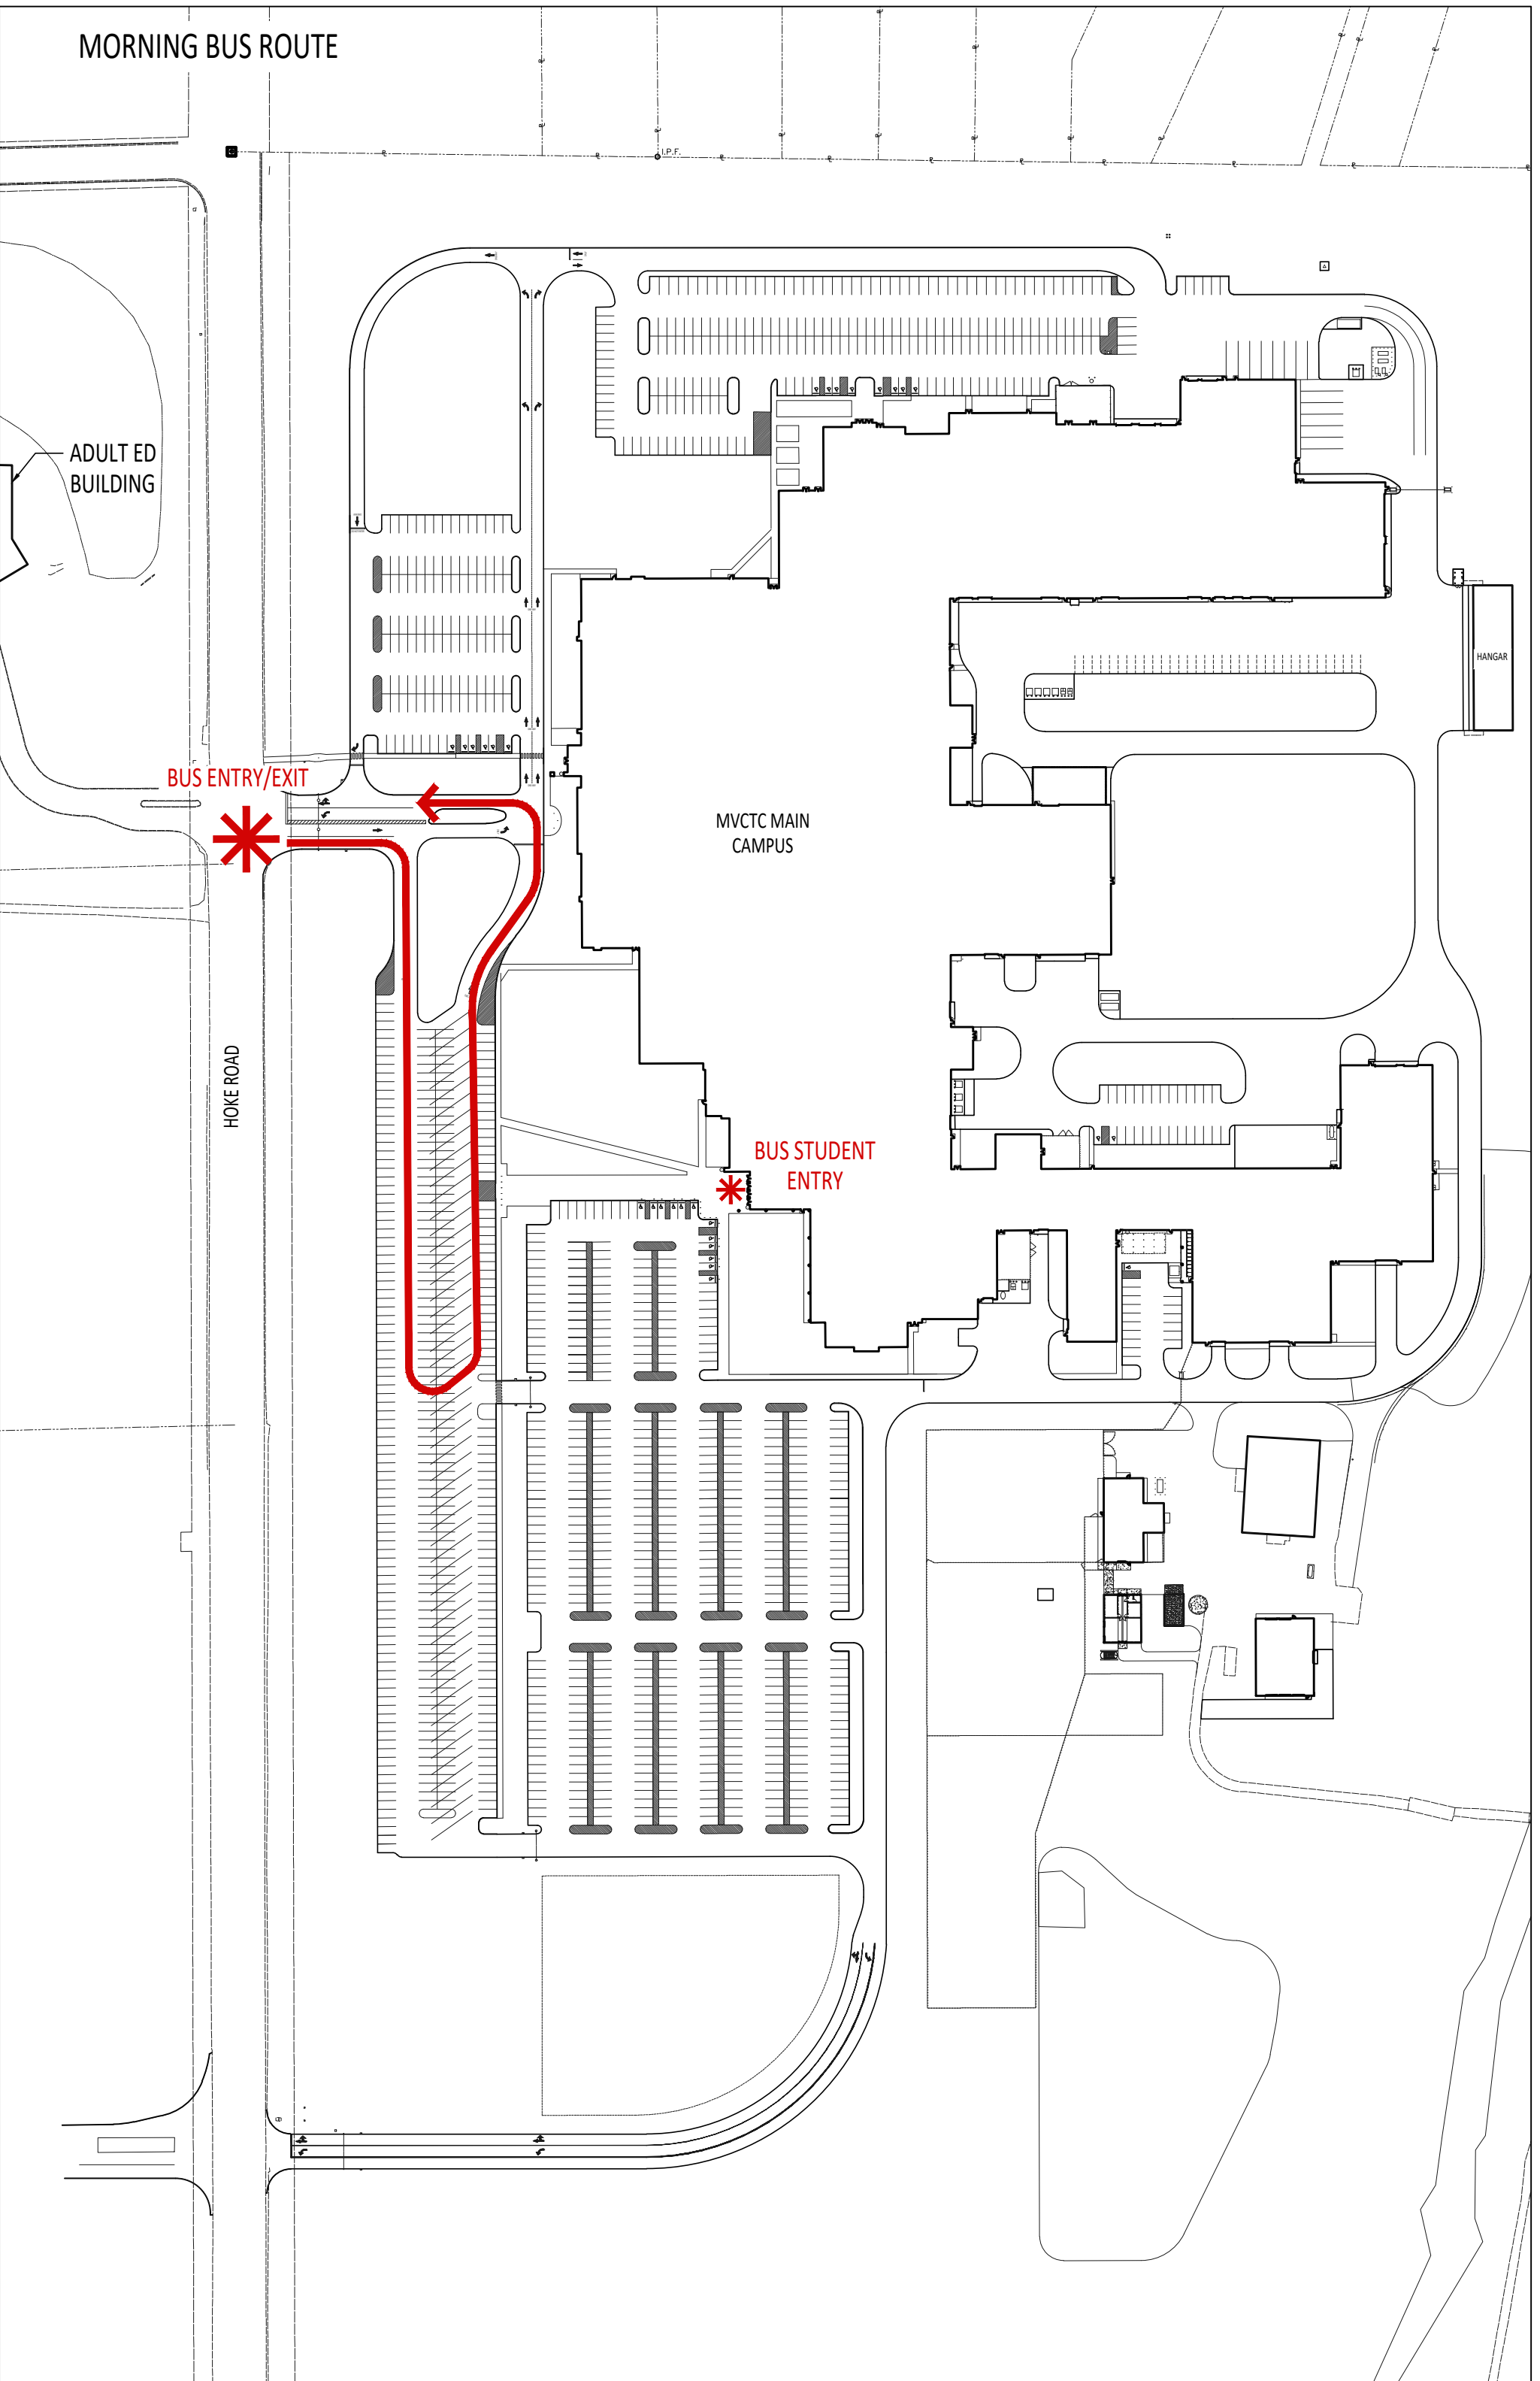

MORNING BUS ROUTE

ADULT ED BUILDING

BUS ENTRY/EXIT

HOKE ROAD

MVCTC MAIN CAMPUS

BUS STUDENT ENTRY

HANGAR